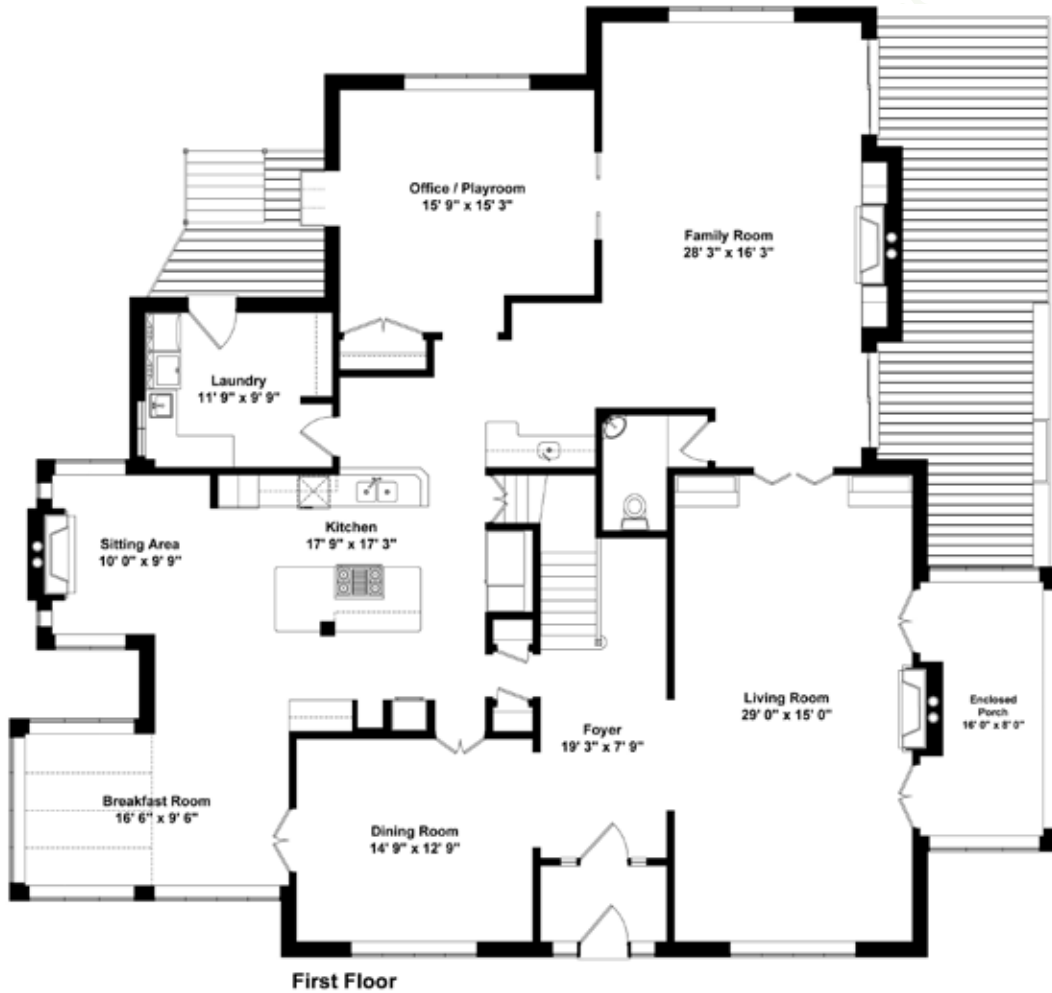

FIRST FLOOR